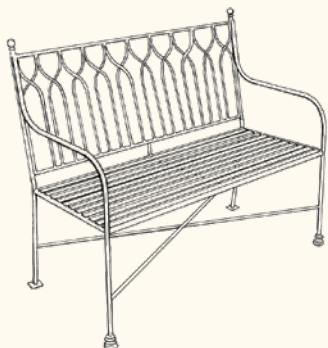

# Benches & Seats Please contact us for current prices

**Brighton Bench**  
Height 37" Depth 30"  
Length 50"

**Kingston Bench**  
Height 39" Depth 24"  
Length 62"

**Albourne Bench**  
Height 36" Depth 21"  
Length 45"

**Cathedral Bench**  
Height 37" Depth 23"  
Length 45"

**Rodmell Bench**  
Height 38" Depth 22"  
Length 48"

**Firle Bench**  
Height 37" Depth 22"  
Length 53"  
(chair also available)

**Seaford Bench**  
Height 35" Depth 25"  
Length 50"