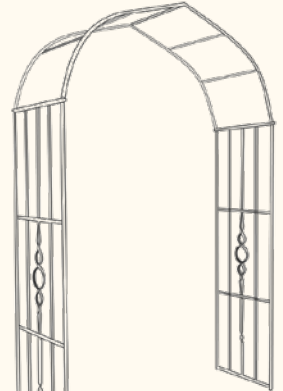

## Yew Tree Obelisk

Height 10'  
Base 15"

# Arches, Tunnels, Gates and more...

Please contact us for current prices

**Georgian Arch**  
Height 7' Width 48"  
Depth 15"

**Gothic Arch**  
Height 7' 6" Width 48"  
Depth 18"

**Large Georgian Arch**  
Height 7' Depth 30"  
Width 4'  
Width 5'

**Ogee Ladder Arch**  
Height 7' 6" Width 48"  
Depth 12"

**Southeast Arch**  
Height 7' 9" Width 5'  
Depth 19"

**Ditchling Arch**  
Height 8' Width 64"  
Depth 20"

**Ladder Rose Arch**  
Height 7' 6" Width 48"  
10 rung:  
12" deep  
24" deep  
20 rung:  
12" deep  
24" deep

**Grapevine Side Panel Option**

**Offhamdale Arch**  
Height 7' Depth 20"  
Width 70"

**Rose Tunnel**

Height 7' 6" Length 8"

Width 48"

(made to any size)

\* Monet shape arch optional

**Clayton Gate**