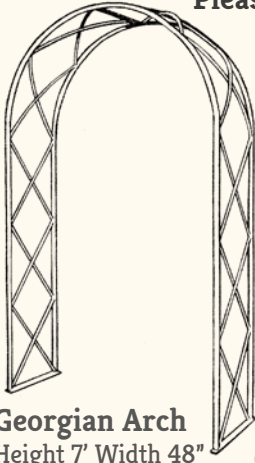

## Scrolled Obelisk

Height 5' Base 16"  
Height 6' Base 16"  
Height 7' Base 17"

## Gothic Obelisk

Height 6' Base 16"  
Height 7' Base 16"

## Yew Tree Obelisk

Height 10'  
Base 15"

# Arches, Tunnels, Gates and more...

Please contact us for current prices

**Georgian Arch**  
Height 7' Width 48"  
Depth 15"

**Gothic Arch**  
Height 7' 6" Width 48"  
Depth 18"

**Large Georgian Arch**  
Height 7' Depth 30"  
Width 4'  
Width 5'