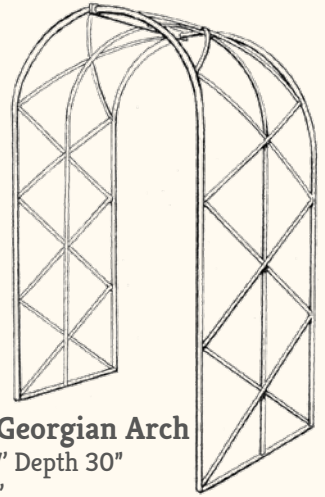

## Yew Tree Obelisk

Height 10'  
Base 15"

# Arches, Tunnels, Gates and more...

Please contact us for current prices

**Georgian Arch**  
Height 7' Width 48"  
Depth 15"

**Gothic Arch**  
Height 7' 6" Width 48"  
Depth 18"

**Large Georgian Arch**  
Height 7' Depth 30"  
Width 4'  
Width 5'

**Ogee Ladder Arch**  
Height 7' 6" Width 48"  
Depth 12"

**Southeast Arch**  
Height 7' 9" Width 5'  
Depth 19"

**Ditchling Arch**  
Height 8' Width 64"  
Depth 20"

**Ladder Rose Arch**  
Height 7' 6" Width 48"  
10 rung:  
12" deep  
24" deep  
20 rung:  
12" deep  
24" deep

Height 44" Width 4'

**Gothic Gate**

Height 44" Width 4'

**Planter**

Diameter 20"

Height 30"

**Planter Box**

Height 15" Width 38"