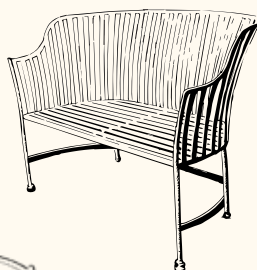

# Benches & Seats Please contact us for current prices

**Brighton Bench**  
Height 37" Depth 30"  
Length 50"

**Kingston Bench**  
Height 39" Depth 24"  
Length 62"

**Albourne Bench**  
Height 36" Depth 21"  
Length 45"

**Cathedral Bench**  
Height 37" Depth 23"  
Length 45"

**Rodmell Bench**  
Height 38" Depth 22"  
Length 48"

**Firle Bench**  
Height 37" Depth 22"  
Length 53"  
(chair also available)

**Seaford Bench**  
Height 35" Depth 25"  
Length 50"