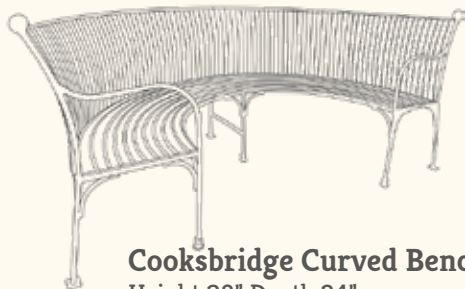

Rodmell Bench
Height 38" Depth 22"
Length 48"

Cooksbridge Curved Bench
Height 38" Depth 24"
Radius 48" Length 96"