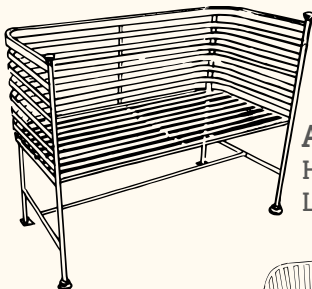

# Benches & Seats Please contact us for current prices

**Brighton Bench**  
Height 37" Depth 30"  
Length 50"

**Kingston Bench**  
Height 39" Depth 24"  
Length 62"

**Albourne Bench**  
Height 36" Depth 21"  
Length 45"

**Cathedral Bench**  
Height 37" Depth 23"  
Length 45"

**Rodmell Bench**  
Height 38" Depth 22"  
Length 48"

**Firle Bench**  
Height 37" Depth 22"  
Length 53"  
(chair also available)

**Seaford Bench**  
Height 35" Depth 25"  
Length 50"