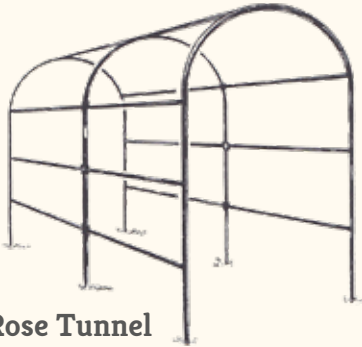

# Arches, Tunnels, Gates and more...

Please contact us for current prices

**Georgian Arch**  
Height 7' Width 48"  
Depth 15"

**Gothic Arch**  
Height 7' 6" Width 48"  
Depth 18"

**Large Georgian Arch**  
Height 7' Depth 30"  
Width 4'  
Width 5'

**Ogee Ladder Arch**  
Height 7' 6" Width 48"  
Depth 12"

**Southeast Arch**  
Height 7' 9" Width 5'  
Depth 19"

**Ditchling Arch**  
Height 8' Width 64"  
Depth 20"

**Ladder Rose Arch**  
Height 7' 6" Width 48"  
10 rung:  
12" deep  
24" deep  
20 rung:  
12" deep  
24" deep

**Grapevine Side Panel Option**

**Offhamdale Arch**  
Height 7' Depth 20"  
Width 70"

**Rose Tunnel**

Height 7' 6" Length 8"

Width 48"

(made to any size)

\* Monet shape arch optional

**Clayton Gate**

Height 44" Width 4'

**Gothic Gate**

Height 44" Width 4'

**Planter**

Diameter 20"

Height 30"

**Planter Box**

Height 15" Width 38"