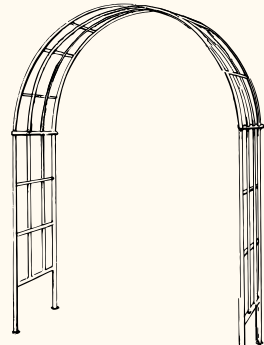

# Arches, Tunnels, Gates and more...

Please contact us for current prices

**Georgian Arch**  
Height 7' Width 48"  
Depth 15"

**Gothic Arch**  
Height 7' 6" Width 48"  
Depth 18"

**Large Georgian Arch**  
Height 7' Depth 30"  
Width 4'  
Width 5'

**Ogee Ladder Arch**  
Height 7' 6" Width 48"  
Depth 12"

**Southeast Arch**  
Height 7' 9" Width 5'  
Depth 19"

**Ditchling Arch**  
Height 8' Width 64"  
Depth 20"

**Ladder Rose Arch**  
Height 7' 6" Width 48"  
10 rung:  
12" deep  
24" deep  
20 rung:  
12" deep  
24" deep

**Grapevine Side Panel Option**

**Offhamdale Arch**  
Height 7' Depth 20"  
Width 70"

**Rose Tunnel**

Height 7' 6" Length 8"

Width 48"

(made to any size)

\* Monet shape arch optional

**Clayton Gate**

Height 44" Width 4'

**Gothic Gate**

Height 44" Width 4'

**Planter**

Diameter 20"

Height 30"

**Planter Box**

Height 15" Width 38"