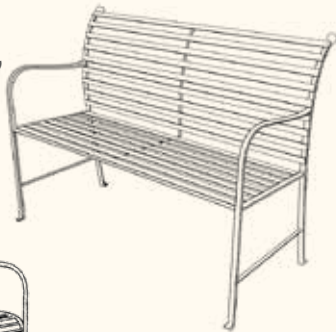

### Westmeston Bench

Height 36" Depth 20"  
Length 52"  
Length 66"

### Westmeston Chair

Height 36" Depth 16"  
Width 20"

### Chailey Bench

Height 38" Depth 25"  
Length 48"