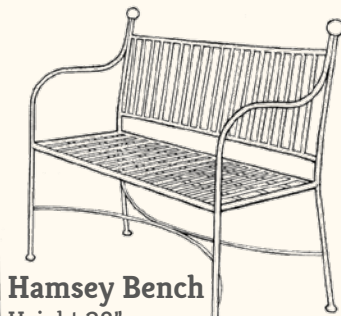

# Benches & Seats Please contact us for current prices

**Brighton Bench**  
Height 37" Depth 30"  
Length 50"

**Kingston Bench**  
Height 39" Depth 24"  
Length 62"

**Albourne Bench**  
Height 36" Depth 21"  
Length 45"

**Cathedral Bench**  
Height 37" Depth 23"  
Length 45"

**Rodmell Bench**  
Height 38" Depth 22"  
Length 48"

**Firle Bench**  
Height 37" Depth 22"  
Length 53"  
(chair also available)

**Seaford Bench**  
Height 35" Depth 25"  
Length 50"

**Neville Bench**  
Height 41" Depth 24"  
Length 42"

**Cooksbridge Curved Bench**  
Height 38" Depth 24"  
Radius 48" Length 96"

**Benson Chair**  
Height 37" Depth 17"  
Width 18"

### Hamsey Chair

Height 38"  
Depth 15"  
Width 16"