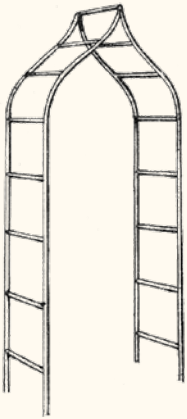

## Yew Tree Obelisk

Height 10'  
Base 15"

# Arches, Tunnels, Gates and more...

Please contact us for current prices

**Georgian Arch**  
Height 7' Width 48"  
Depth 15"

**Gothic Arch**  
Height 7' 6" Width 48"  
Depth 18"

**Large Georgian Arch**  
Height 7' Depth 30"  
Width 4'  
Width 5'

**Ogee Ladder Arch**  
Height 7' 6" Width 48"  
Depth 12"

**Southeast Arch**  
Height 7' 9" Width 5'  
Depth 19"

**Ditchling Arch**  
Height 8' Width 64"  
Depth 20"

**Ladder Rose Arch**  
Height 7' 6" Width 48"  
10 rung:  
12" deep  
24" deep  
20 rung:  
12" deep  
24" deep

Height 44" Width 4'

**Gothic Gate**

Height 44" Width 4'

**Planter**

Diameter 20"

Height 30"

**Planter Box**

Height 15" Width 38"