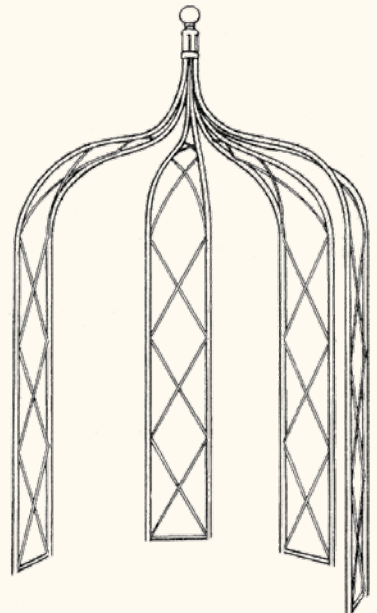

# Gazebos

Please contact us for current prices

**Ditchling Gazebo**  
Overall Height 9' 6"  
Diameter 8'

**Grapevine Side Panel Option**

**Ladder Gazebo**  
Height 7' 6" Width 5'  
(12" rungs)

**Georgian Gazebo**  
Height 12' Width 5'  
(made to size)

**Domed Gazebo**  
Height 8' Diameter 5'

**Georgian Bower**  
Height 7' Width 5'