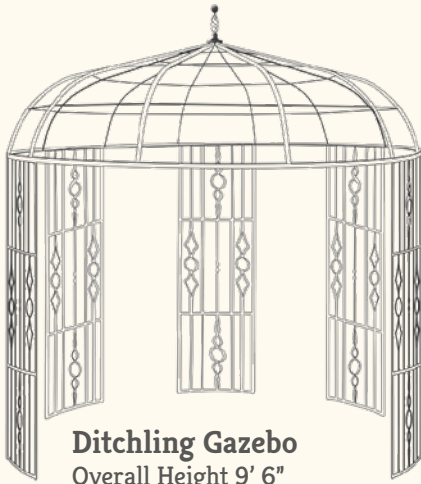

### Ditchling Table

Diameter 28"  
Height 29.5"

### Friendship Bench

Height 37" Depth 21"  
Radius 72" Length 96"

# Gazebos

Please contact us for current prices

**Ditchling Gazebo**  
Overall Height 9' 6"  
Diameter 8'

**Grapevine Side Panel Option**

**Ladder Gazebo**  
Height 7' 6" Width 5'  
(12" rungs)

**Georgian Gazebo**  
Height 12' Width 5'  
(made to size)

**Domed Gazebo**  
Height 8' Diameter 5'

**Georgian Bower**  
Height 7' Width 5'