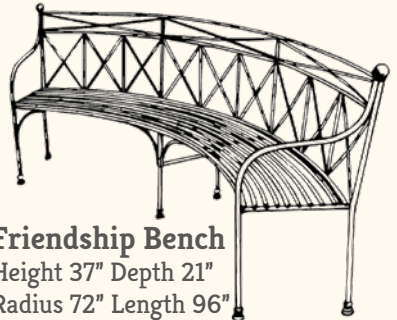

Friendship Bench

Height 37" Depth 21"
Radius 72" Length 96"