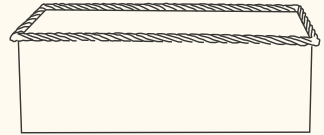

Height 44" Width 4'

**Gothic Gate**

Height 44" Width 4'

**Planter**

Diameter 20"

Height 30"

**Planter Box**

Height 15" Width 38"