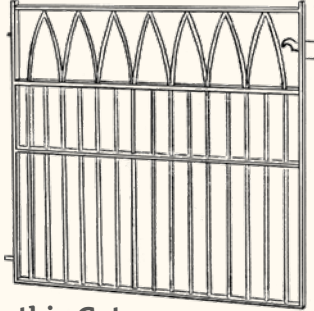

# Arches, Tunnels, Gates and more...

Please contact us for current prices

**Georgian Arch**  
Height 7' Width 48"  
Depth 15"

**Gothic Arch**  
Height 7' 6" Width 48"  
Depth 18"

**Large Georgian Arch**  
Height 7' Depth 30"  
Width 4'  
Width 5'

**Ogee Ladder Arch**  
Height 7' 6" Width 48"  
Depth 12"

**Southeast Arch**  
Height 7' 9" Width 5'  
Depth 19"

**Ditchling Arch**  
Height 8' Width 64"  
Depth 20"

**Ladder Rose Arch**  
Height 7' 6" Width 48"  
10 rung:  
12" deep  
24" deep  
20 rung:  
12" deep  
24" deep

**Grapevine Side Panel Option**

**Offhamdale Arch**  
Height 7' Depth 20"  
Width 70"

**Rose Tunnel**

Height 7' 6" Length 8"

Width 48"

(made to any size)

\* Monet shape arch optional

**Clayton Gate**

Height 44" Width 4'

**Gothic Gate**

Height 44" Width 4'

**Planter**

Diameter 20"

Height 30"

**Planter Box**

Height 15" Width 38"