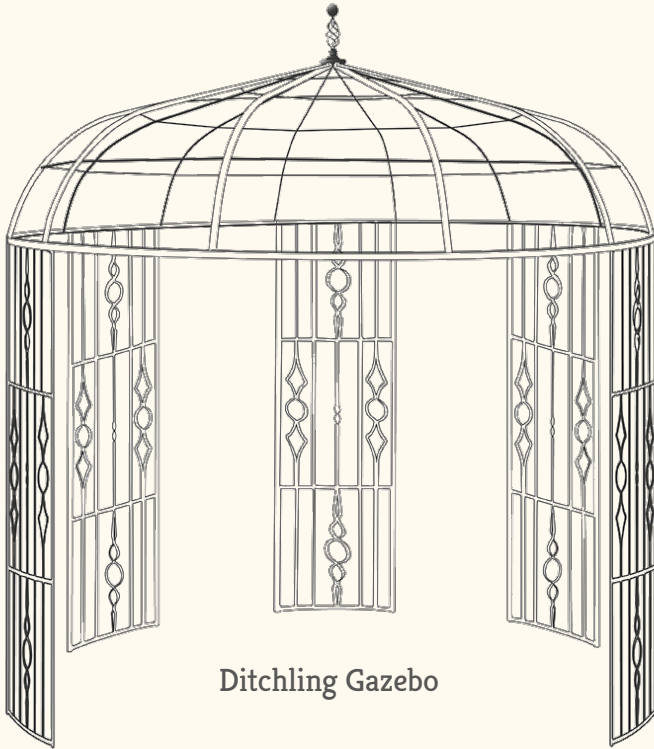

Catalogue

Ditchling Gazebo

www.studioforge.co.uk

Telephone: 01273 474173 Mobile: 07593 427812

Email: richardheanley@gmail.com

Award Winners at
The Chelsea Flower Show