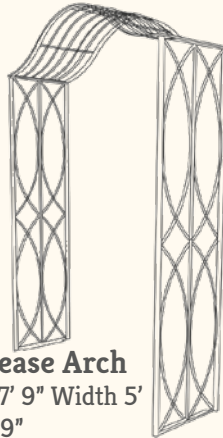

## Yew Tree Obelisk

Height 10'  
Base 15"

# Arches, Tunnels, Gates and more...

Please contact us for current prices

**Georgian Arch**  
Height 7' Width 48"  
Depth 15"

**Gothic Arch**  
Height 7' 6" Width 48"  
Depth 18"

**Large Georgian Arch**  
Height 7' Depth 30"  
Width 4'  
Width 5'

**Ogee Ladder Arch**  
Height 7' 6" Width 48"  
Depth 12"

**Southeast Arch**  
Height 7' 9" Width 5'  
Depth 19"

**Ditchling Arch**  
Height 8' Width 64"  
Depth 20"

**Ladder Rose Arch**  
Height 7' 6" Width 48"  
10 rung:  
12" deep  
24" deep  
20 rung:  
12" deep  
24" deep

Height 44" Width 4'

**Gothic Gate**

Height 44" Width 4'

**Planter**

Diameter 20"

Height 30"

**Planter Box**

Height 15" Width 38"