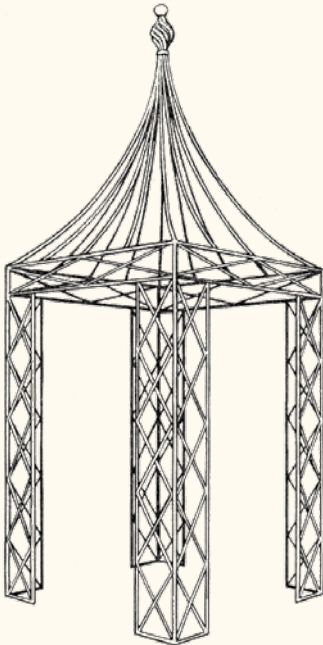

# Gazebos

Please contact us for current prices

**Ditchling Gazebo**  
Overall Height 9' 6"  
Diameter 8'

**Grapevine Side Panel Option**

**Ladder Gazebo**  
Height 7' 6" Width 5'  
(12" rungs)

**Georgian Gazebo**  
Height 12' Width 5'  
(made to size)

**Domed Gazebo**  
Height 8' Diameter 5'

**Georgian Bower**  
Height 7' Width 5'