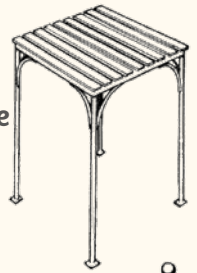

**Neville Bench**  
Height 41" Depth 24"  
Length 42"

**Cooksbridge Curved Bench**  
Height 38" Depth 24"  
Radius 48" Length 96"

**Benson Chair**  
Height 37" Depth 17"  
Width 18"

### Hamsey Chair

Height 38"  
Depth 15"  
Width 16"

### Hamsey Bench

Height 38"  
Depth 18"  
Length 37"  
Length 48"

### Hamsey Drinks Table

Height 20"  
Width 14"  
Length 18"