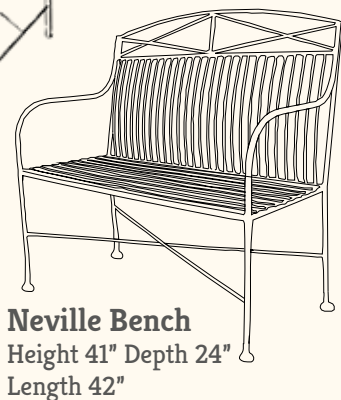

# Benches & Seats Please contact us for current prices

**Brighton Bench**  
Height 37" Depth 30"  
Length 50"

**Kingston Bench**  
Height 39" Depth 24"  
Length 62"

**Albourne Bench**  
Height 36" Depth 21"  
Length 45"

**Cathedral Bench**  
Height 37" Depth 23"  
Length 45"

**Rodmell Bench**  
Height 38" Depth 22"  
Length 48"

**Firle Bench**  
Height 37" Depth 22"  
Length 53"  
(chair also available)

**Seaford Bench**  
Height 35" Depth 25"  
Length 50"

**Neville Bench**  
Height 41" Depth 24"  
Length 42"

**Cooksbridge Curved Bench**  
Height 38" Depth 24"  
Radius 48" Length 96"

**Benson Chair**  
Height 37" Depth 17"  
Width 18"

### Hamsey Chair

Height 38"  
Depth 15"  
Width 16"